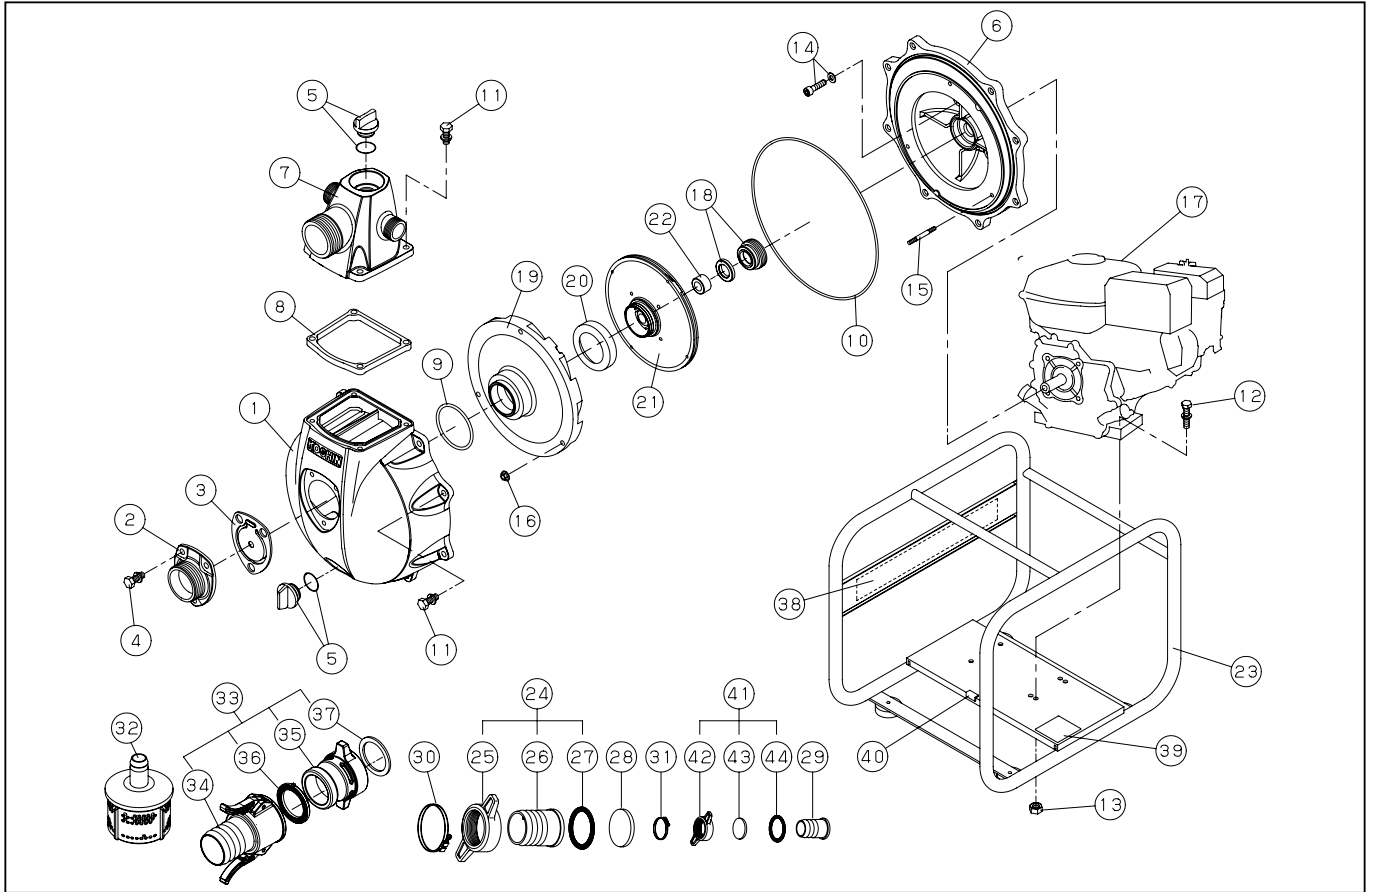

◆ Bare engine can not be supplied

SERM-50V

DWG No.012893401 MODEL:SERM-50V FORM:SERM-50V-BAA-0

No.	PARTS CODE	PARTS NAME	QTY	MATERIAL	SIZE	REMARKS
31	940019032	HOSE BAND	2		φ 32	
32	011804703	STRAINER SET	1			
33	011835701	QUICK COUPLING ASSY	1			
34	011749101	CAM LOCK NIPPLE (WITH LEVER)	1			
35	011283704	CAM LOCK BODY	1			
36	011348701	CAM LOCK PACKING	1	NBR		
37	011076601	CAN LOCK BODY PACKING	1			
38	012045601	PLATE LABEL	1			
39	012045701	NAME PLATE	1			
40	012047101	RUBBER SHEET	1			
41	011800901	SEALING COUPLING ASSY(25)	2	(ADC COUPLING)		
42	011042202	COUPLING	2	ADC12		
43	012048501	SEALING PLATE(25)	2			
44	011019201	COUPLING PACKING	2	NBR		
	012045301	PACKING CASE	1			
	012045401	OPERATION MANUAL(5LANGS)	1			
	012045501	DECLARATION	1			
	011473401	ENGINE CAUTION LABEL A	1			
	011473501	ENGINE CAUTION LABEL B	1			
	011471806	CE MARK LABEL	1			
	011471302	CAUTION LABEL	1			
	011643101	EU NOISE LABEL(101)	1			