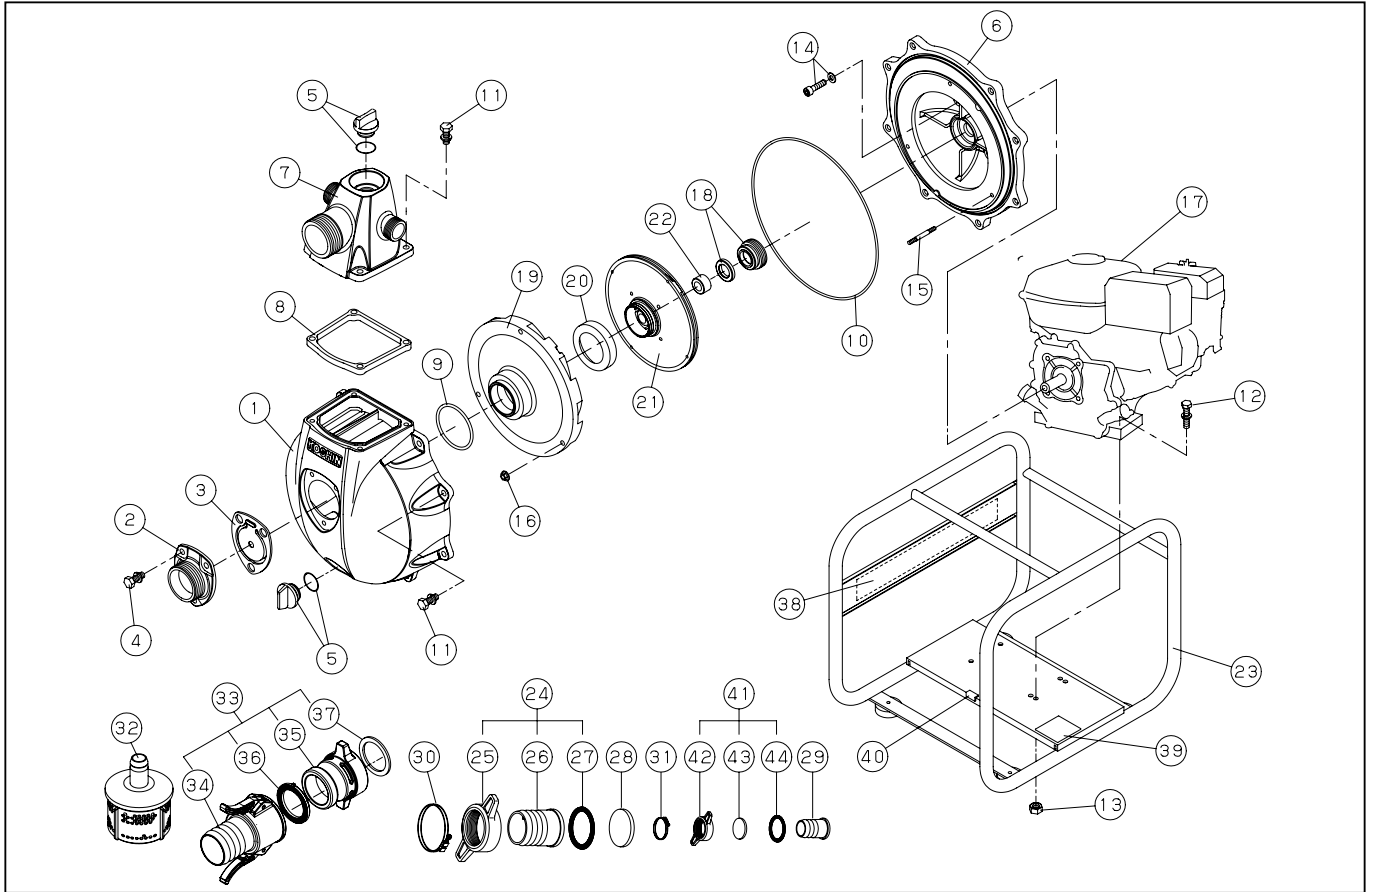

SERM-50V

DWG No.012893401 MODEL:SERM-50V FORM:SERM-50V-BAA-0

No.	PARTS CODE	PARTS NAME	QTY	MATERIAL	SIZE	REMARKS
1	012039301	PUMP CASING(KOSHIN)	1	ADC		
2	012039401	SUCTION FLANGE	1	G		
3	012039801	CHECK VALVE	1	NBR		
4	743119045	HEXAGON BOLT	3	SWRM	M8X20	
5	011807802	20A PLUG SET	2			
6	012039601	FLANGE BRAKET	1	ADC		
7	012039501	DELIVERY FLANGE	1			
8	012039901	DELIVERY FLANGE PACKING	1	NBR		
9	889855056	O-RING	1	NBR	P56	
10	011501601	O-RING	1	NBR	1517-51.5	
11	743119047	HEXAGON BOLT	12	SWRM	M8X25	
12	743119053	HEXAGON BOLT	4	SWRM	M8X40	
13	827419008	HEXAGON NUT	4	SWRM	M8	
14	012043701	HEXAGON SOCKET BOLT	4		M8X30XS22	
15	012043801	STUD BOLT	3	SUS	M6X46(12/12)	
16	012043901	SPRING NUT,COUNTERSINK	3	SUS	M6	
17	012044201	ENGINE	1	MTSUBISHI GM182PN-74C		
18	012038901	MECHANICAL SEAL	1		φ 20	
19	012039001	VOLUTE CASING	1	FC		
20	012039701	WEARING	1			
21	011799001	IMPELLER ASSY	1	FC		
22	012044801	IMPELLER BUSH	1	S45C		
23	011799201	BASE SET	1			
24	011704101	COUPLING SET	1	ADC + ADC + NBR		
25	011035505	COUPLING	1	ADC		
26	011245301	HOSE NIPPLE	1	ADC		
27	011076601	CAM LOCK BODY PACKING	1	NBR		
28	012048601	SEALING PLATE (50)	1			
29	011042303	25 HOSE NIPPLE	2	ADC12		
30	940019060	HOSE BAND	3		φ 60	

◆ Bare engine can not be supplied